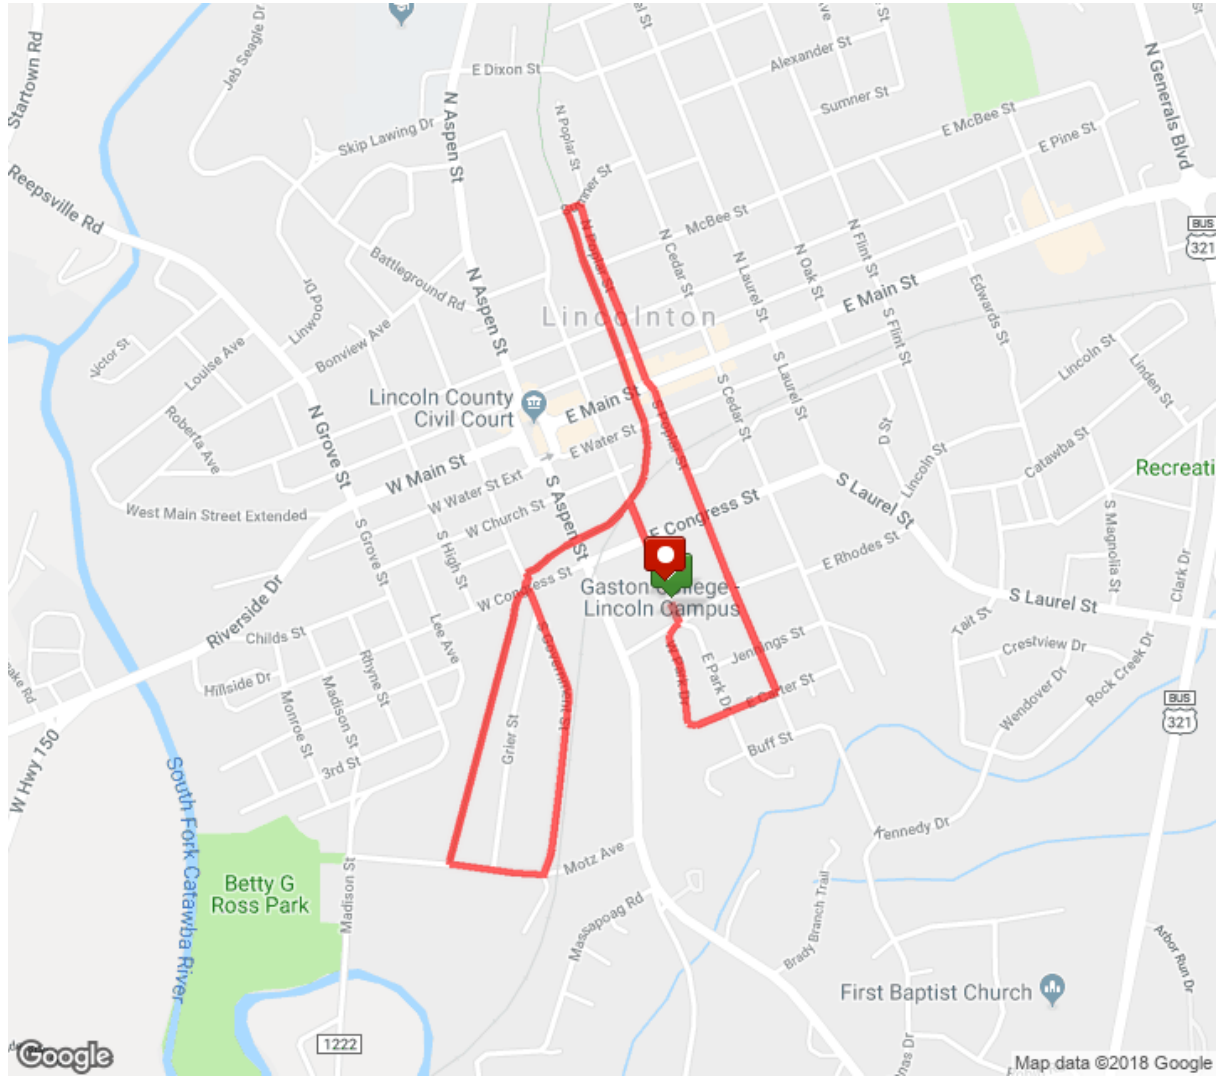

Frosty 5k 2018

Distance: 3.11 mi
 Elevation Gain: 123 ft
 Elevation Max: 863 ft

Notes

- 0.00 mi** Head south on S Academy St toward E Rhodes St

- 0.03 mi** Turn right onto E Rhodes St

- 0.04 mi** Slight left onto W Park Dr

- 0.08 mi** Head southeast on W Park Dr toward E Carter St

0.19 mi	Head east on E Carter St toward E Park Dr
0.32 mi	Head north on S Poplar St toward Jennings St
0.51 mi	Head north on S Poplar St toward E Congress St
0.75 mi	Head north on S Poplar St toward E Water St
0.91 mi	Head north on N Poplar St toward McBee St
1.08 mi	Head west on E Sumner St toward Marcia H. Cloninger Rail-Trail
1.10 mi	Head west on E Sumner St toward Marcia H. Cloninger Rail-Trail
1.10 mi	Turn left onto Marcia H. Cloninger Rail-Trail
1.43 mi	Head south on Marcia H. Cloninger Rail-Trail toward S Academy St
1.61 mi	Head southwest on Marcia H. Cloninger Rail-Trail
1.73 mi	Turn left to stay on Marcia H. Cloninger Rail-Trail
1.75 mi	Keep right to stay on Marcia H. Cloninger Rail-Trail
1.76 mi	Slight right to stay on Marcia H. Cloninger Rail-Trail
1.81 mi	Head south on Marcia H. Cloninger Rail-Trail toward Motz Ave
2.17 mi	Head south on Marcia H. Cloninger Rail-Trail toward Motz Ave
2.18 mi	Turn left onto Motz Ave
2.32 mi	Head west on Motz Ave toward S Government St
2.33 mi	Turn right onto S Government St
2.75 mi	Turn left onto W Congress St
2.76 mi	Head west on W Congress St toward Marcia H. Cloninger Rail-Trail
2.76 mi	Turn right onto Marcia H. Cloninger Rail-Trail
2.77 mi	Slight right to stay on Marcia H. Cloninger Rail-Trail
2.78 mi	Turn right to stay on Marcia H. Cloninger Rail-Trail
2.97 mi	Head northeast on Marcia H. Cloninger Rail-Trail toward S Academy St
2.97 mi	Turn right onto S Academy St Destination will be on the left
3.10 mi	Destination