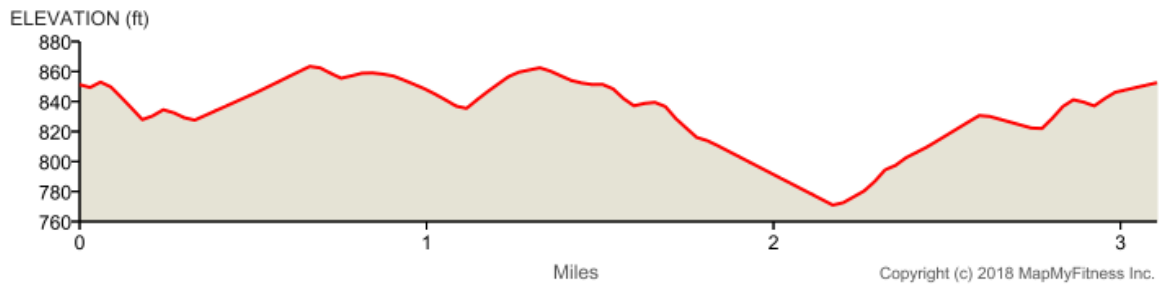

Frosty 5k 2018

Distance: 3.11 mi
 Elevation Gain: 123 ft
 Elevation Max: 863 ft

Notes

- 0.00 mi** Head south on S Academy St toward E Rhodes St

- 0.03 mi** Turn right onto E Rhodes St

- 0.04 mi** Slight left onto W Park Dr

- 0.08 mi** Head southeast on W Park Dr toward E Carter St

0.19 mi	Head east on E Carter St toward E Park Dr
0.32 mi	Head north on S Poplar St toward Jennings St
0.51 mi	Head north on S Poplar St toward E Congress St
0.75 mi	Head north on S Poplar St toward E Water St
0.91 mi	Head north on N Poplar St toward McBee St
1.08 mi	Head west on E Sumner St toward Marcia H. Cloninger Rail-Trail
1.10 mi	Head west on E Sumner St toward Marcia H. Cloninger Rail-Trail
1.10 mi	Turn left onto Marcia H. Cloninger Rail-Trail
1.43 mi	Head south on Marcia H. Cloninger Rail-Trail toward S Academy St
1.61 mi	Head southwest on Marcia H. Cloninger Rail-Trail
1.73 mi	Turn left to stay on Marcia H. Cloninger Rail-Trail
1.75 mi	Keep right to stay on Marcia H. Cloninger Rail-Trail
1.76 mi	Slight right to stay on Marcia H. Cloninger Rail-Trail
1.81 mi	Head south on Marcia H. Cloninger Rail-Trail toward Motz Ave
2.17 mi	Head south on Marcia H. Cloninger Rail-Trail toward Motz Ave
2.18 mi	Turn left onto Motz Ave
2.32 mi	Head west on Motz Ave toward S Government St
2.33 mi	Turn right onto S Government St
2.75 mi	Turn left onto W Congress St
2.76 mi	Head west on W Congress St toward Marcia H. Cloninger Rail-Trail
2.76 mi	Turn right onto Marcia H. Cloninger Rail-Trail
2.77 mi	Slight right to stay on Marcia H. Cloninger Rail-Trail
2.78 mi	Turn right to stay on Marcia H. Cloninger Rail-Trail
2.97 mi	Head northeast on Marcia H. Cloninger Rail-Trail toward S Academy St
2.97 mi	Turn right onto S Academy St Destination will be on the left
3.10 mi	Destination